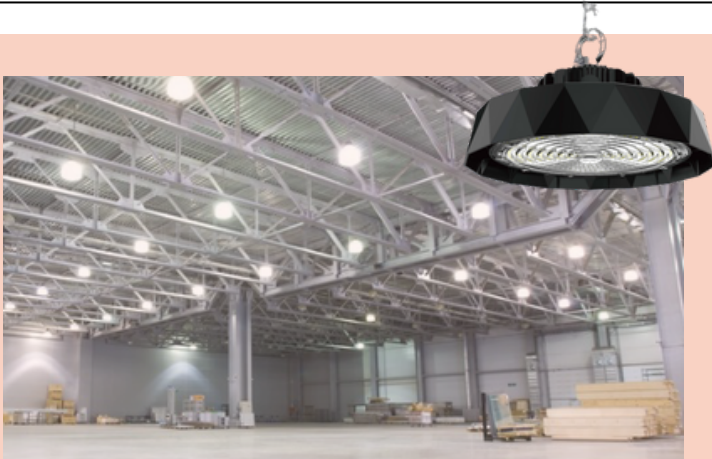

## New LED Adjustable High Bay

Introducing the revolutionary new LED High Bay Adjustable! Our team at Emium is excited to announce the release of this cutting-edge lighting solution that is sure to transform the way you illuminate your workspace.

With its innovative adjustable design, the LED High Bay Adjustable allows you to customize the light output to best suit your needs. Whether you need bright and focused lighting or a softer, more ambient glow, this versatile fixture can be easily adjusted to provide the perfect amount of light for any environment.